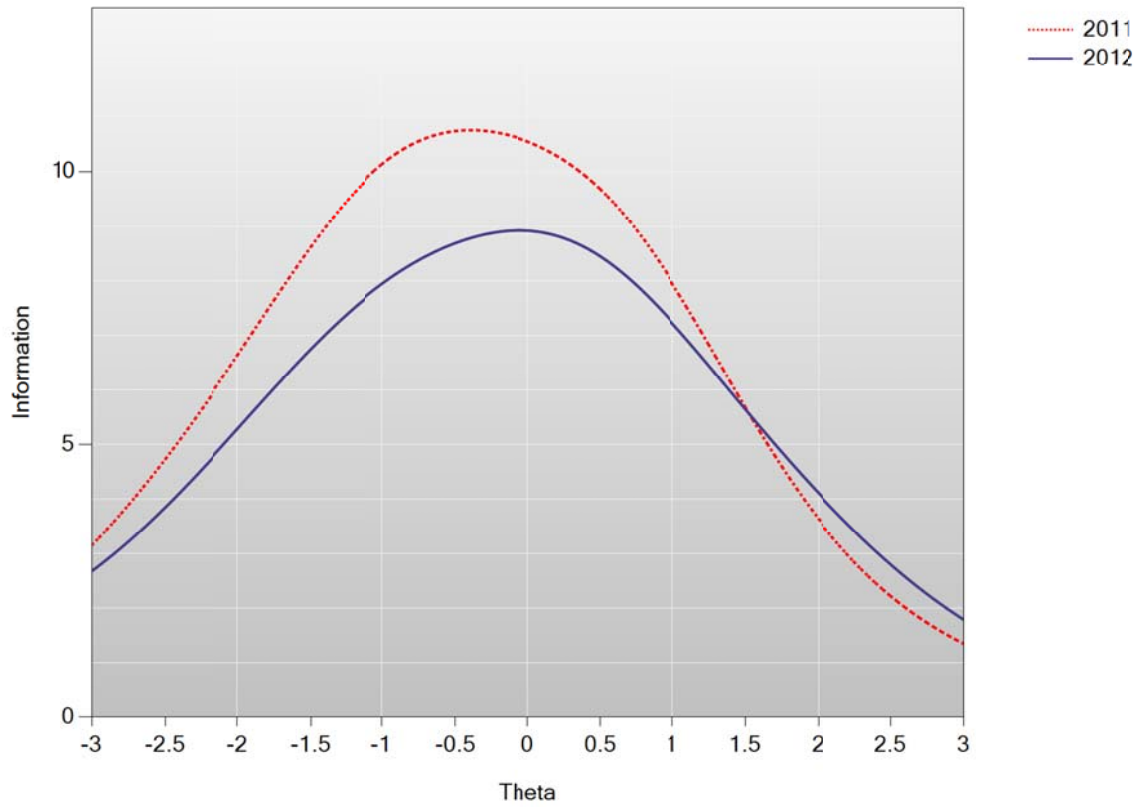

Test Information Functions: Science Grade 5

Figure I-31. 2012 MCAS: Test Characteristic Curve –
STE Grade 8

Test Characteristic Curves: Science Grade 8

Figure I-32. 2012 MCAS: Test Information Function –
STE Grade 8