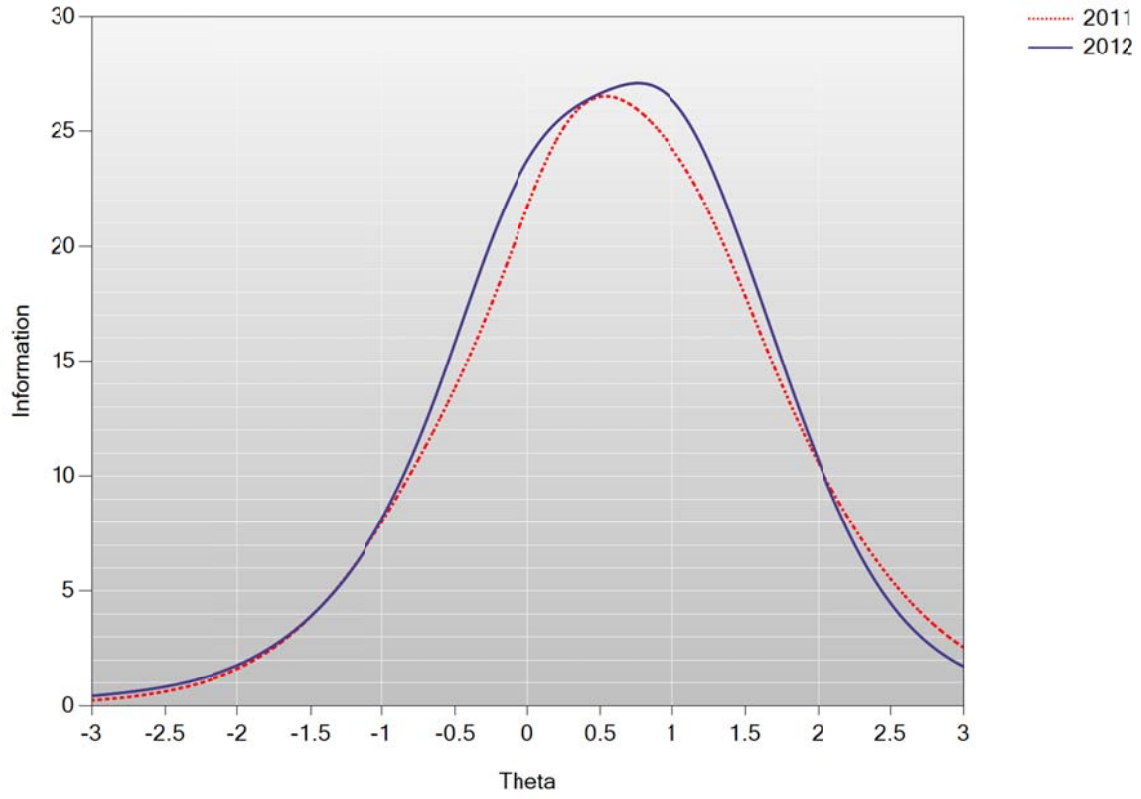

Test Information Functions: Chemistry Grade 10

Figure I-37. 2012 MCAS: Test Characteristic Curve –
High School Introductory Physics

Test Characteristic Curves: Physics Grade 10

Figure I-38. 2012 MCAS: Test Information Function –
High School Introductory Physics