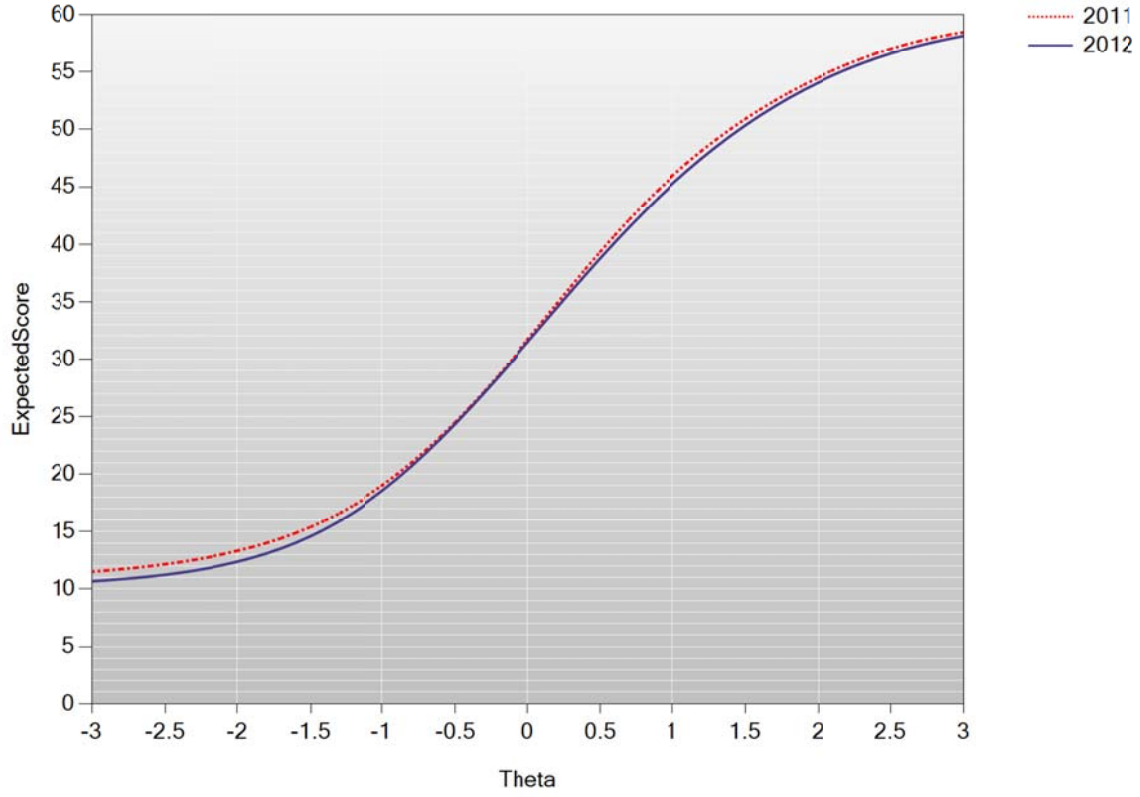

Test Information Functions: Chemistry Grade 10

Figure I-37. 2012 MCAS: Test Characteristic Curve –
High School Introductory Physics

Test Characteristic Curves: Physics Grade 10

Figure I-38. 2012 MCAS: Test Information Function –
High School Introductory Physics