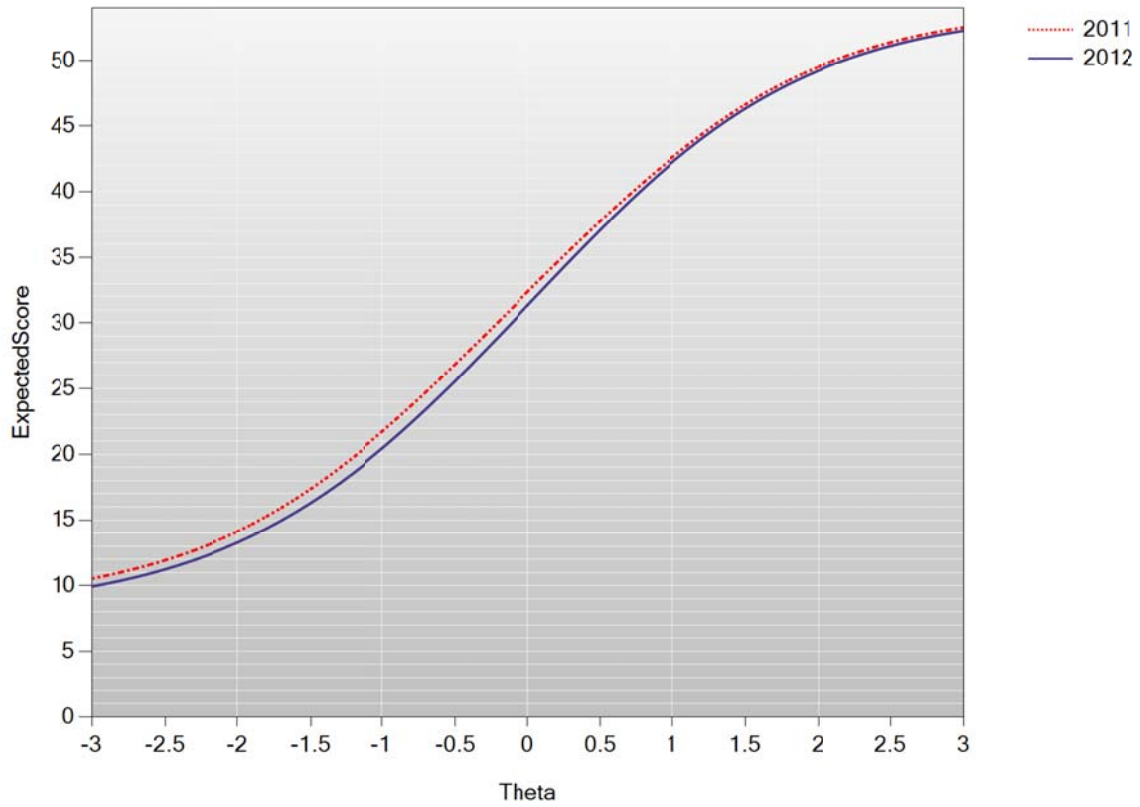

Test Information Functions: Science Grade 5

Figure I-31. 2012 MCAS: Test Characteristic Curve –
STE Grade 8

Test Characteristic Curves: Science Grade 8

Figure I-32. 2012 MCAS: Test Information Function –
STE Grade 8