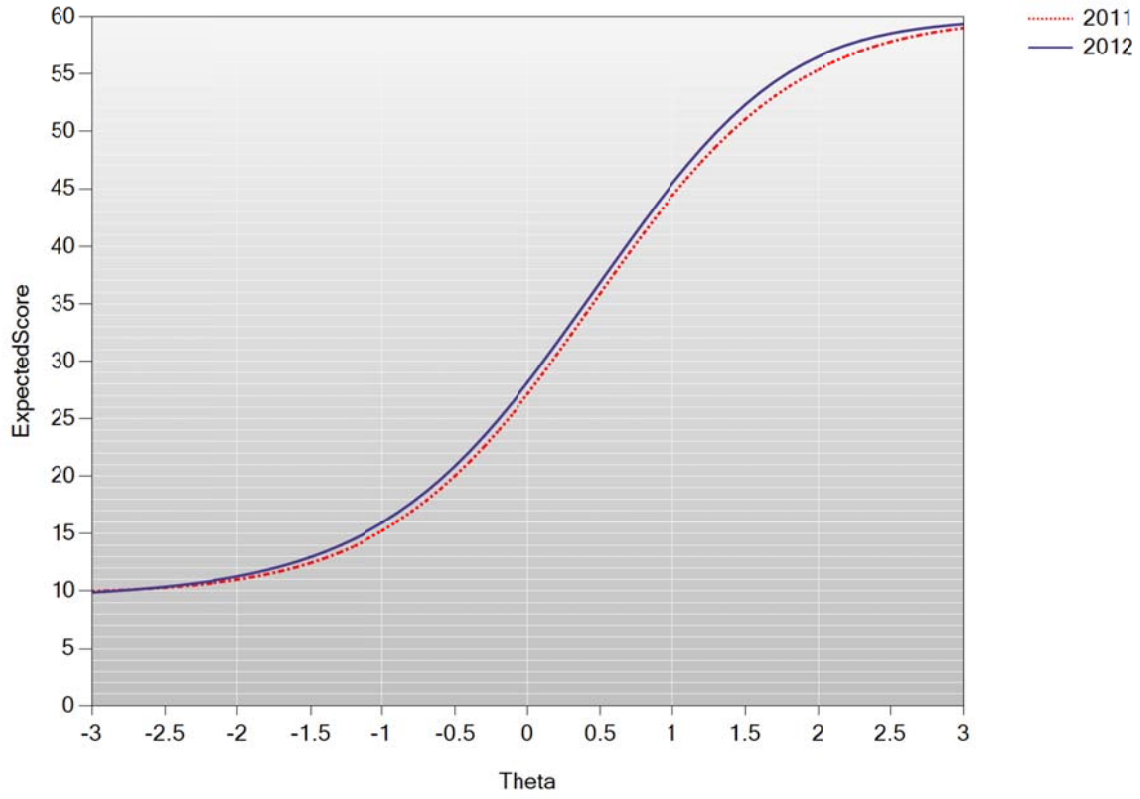

Test Information Functions: Biology Grade 10

Figure I-35. 2012 MCAS: Test Characteristic Curve –
High School Chemistry

Test Characteristic Curves: Chemistry Grade 10

Figure I-36. 2012 MCAS: Test Information Function –
High School Chemistry