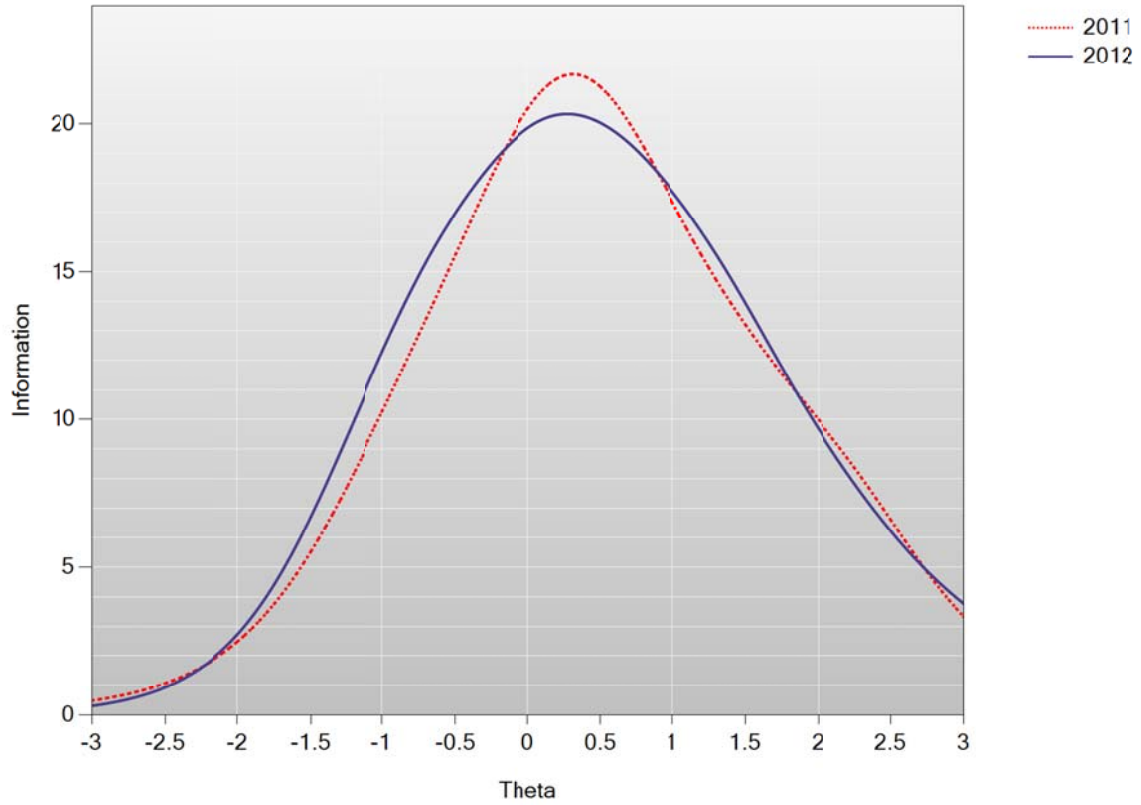

Test Information Functions: Physics Grade 10

Figure I-39. 2012 MCAS: Test Characteristic Curve –
High School Technology/Engineering

Test Characteristic Curves: Technology and Engineering Grade 10

* Note: There is no Test Information Function for High School Technology/Engineering because the one-parameter model was used.