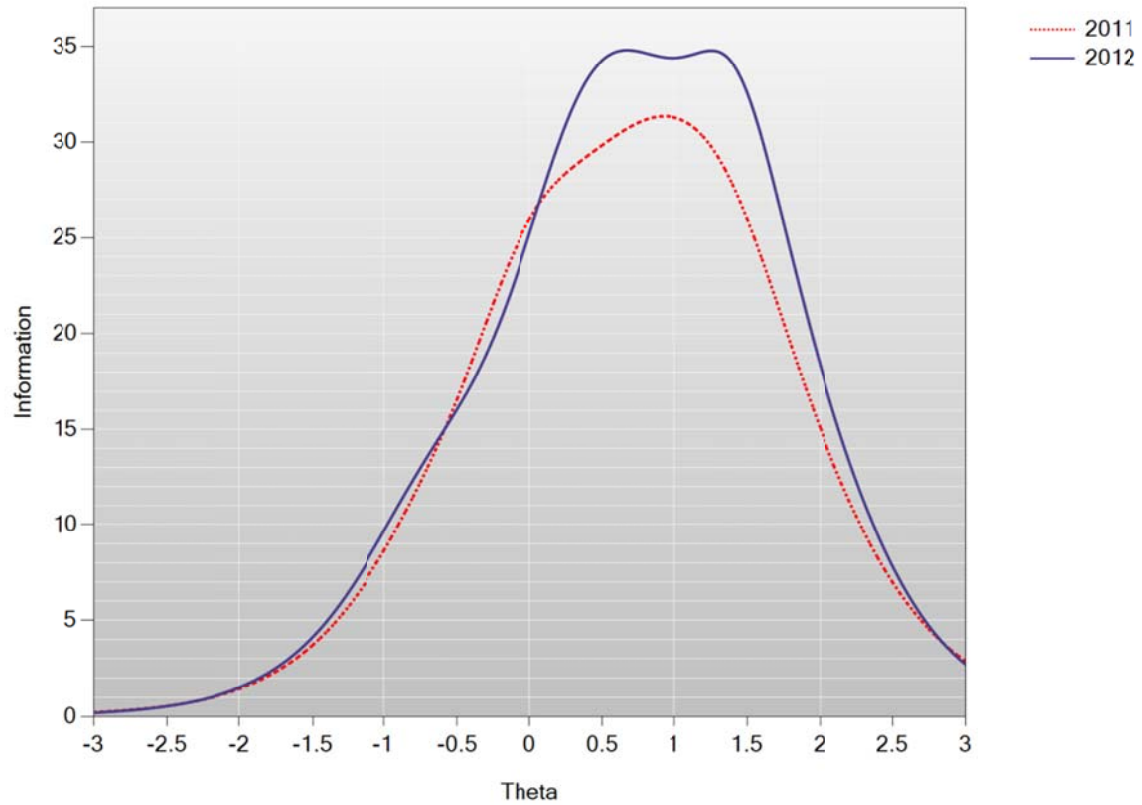

Test Information Functions: Mathematics Grade 10

Figure I-29. 2012 MCAS: Test Characteristic Curve –
STE Grade 5

Test Characteristic Curves: Science Grade 5

Figure I-30. 2012 MCAS: Test Information Function –
STE Grade 5