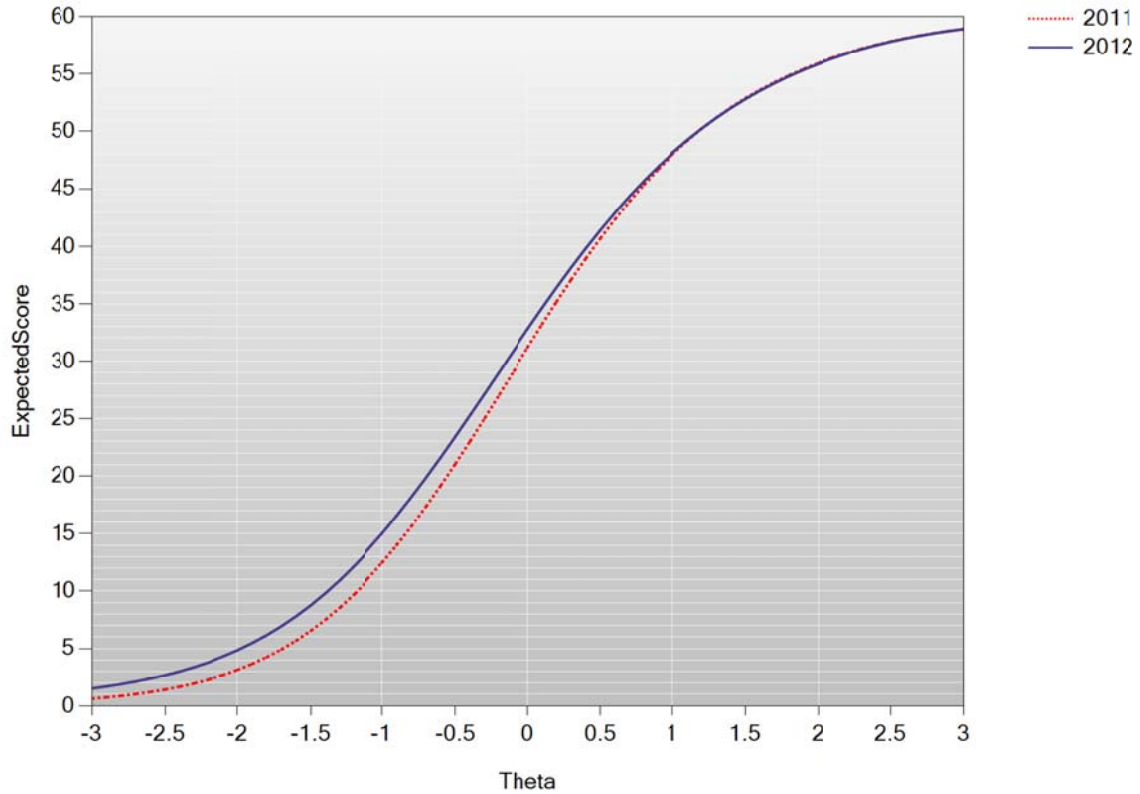

Test Information Functions: Physics Grade 10

Figure I-39. 2012 MCAS: Test Characteristic Curve –
High School Technology/Engineering

Test Characteristic Curves: Technology and Engineering Grade 10

* Note: There is no Test Information Function for High School Technology/Engineering because the one-parameter model was used.