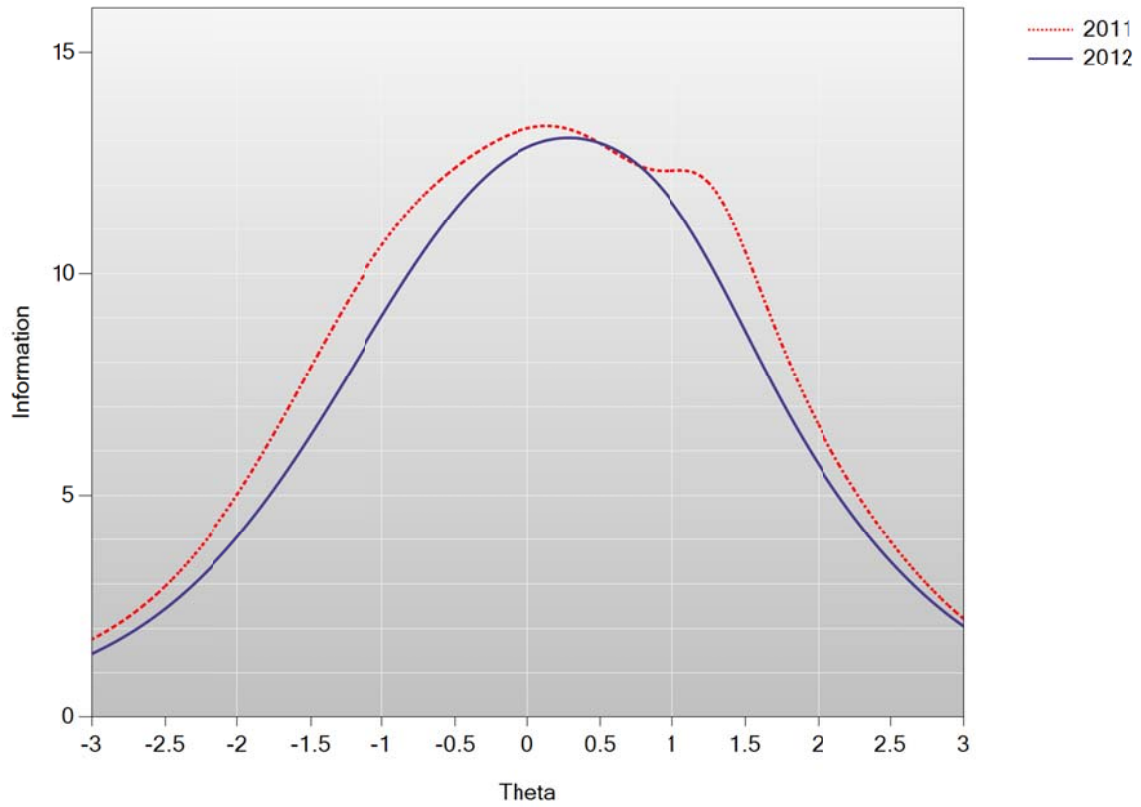

Test Information Functions: Science Grade 8

Figure I-33. 2012 MCAS: Test Characteristic Curve –
High School Biology

Test Characteristic Curves: Biology Grade 10

Figure I-34. 2012 MCAS: Test Information Function –
High School Biology