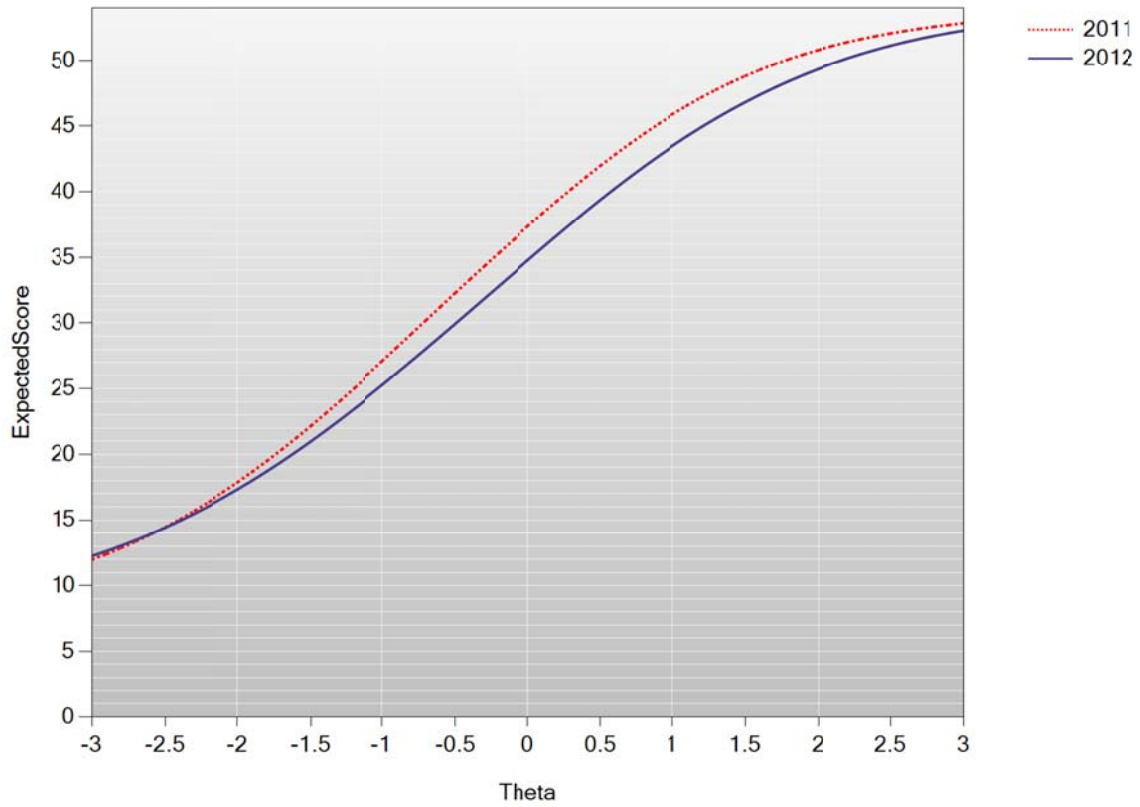

Test Information Functions: Mathematics Grade 10

Figure I-29. 2012 MCAS: Test Characteristic Curve –
STE Grade 5

Test Characteristic Curves: Science Grade 5

Figure I-30. 2012 MCAS: Test Information Function –
STE Grade 5